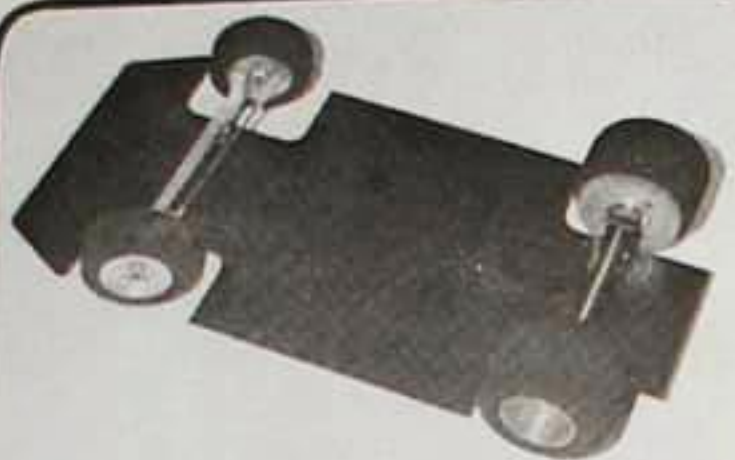

WORKRITE's new deluxe electric racer complete with Marker chassis and Futaba radio.

**RACING
MENT**

**1/12
SCALE**

TIRES
NOT INCLUDED

- 7075-T6 ALUMINUM CHASSIS PAN
- MACHINED ALUMINUM FRONT WHEELS W/ OILITE BEARINGS
- MACHINED ALUMINUM SET SCREW REAR WHEELS
- 1/4" DIA. HARDENED STEEL REAR AXLE W/ OILITE BEARINGS
- MACHINED ALUMINUM FRONT AXLE
- MACHINED ALUMINUM ONE PIECE STEERING BLOCK/ARM
- NYLON QUICK-DISCONNECT TIE ROD ENDS
- NYLON SPUR GEARS (56T, 58T)
- MACHINED ALUMINUM MOTOR MOUNT (FOR .05 ELECTRIC MOTORS)